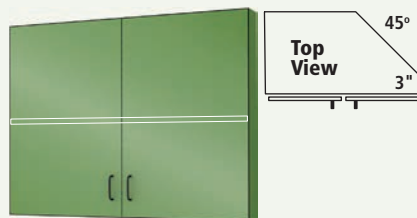

45° Angled Back, Door

3572 (shown) 3582 (reversed)

1. W: 27" - 36" (3" increments)
   H: 24", 30"
   D: 14.25"
   • 2 doors
   • 1 adjustable shelf
   • 3" deep inside end at shallow side

Flipper Door

3009

1. W: 12" - 36" (3" increments)
   H: 15", 18"
   D: 14.25"
   • 1 inset flipper door
   • door slides inside cabinet
   • no shelves