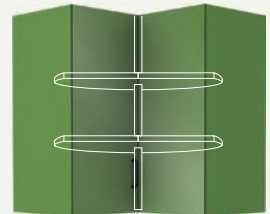

Corner, Revolving Shelves

3202

W: 24", 27"
H: 30"
D: 14.25

- 2 doors
- 2 revolving shelves