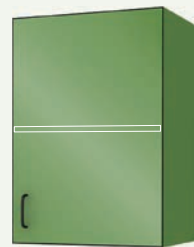

Door

3062 (shown) 3072 (reversed)

W: 12" - 24" (3" increments)
H: 15", 18", 24", 30", 36", 42", 48"
D: 14.25"

- 1 door
- no shelves @ 15", 18" high
- 1 adjustable shelf @ 24", 30" high
- 2 adjustable shelves @ 36", 42" high
- 3 adjustable shelves @ 48" high