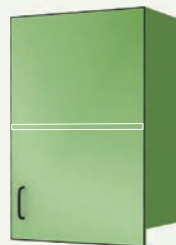

Door with Light Valance

3462 (shown) 3472 (reversed)

W: 12" - 24" (3" increments)
H: 15", 18", 24", 30", 36", 42", 48"
D: 14.25"

- 1 door extends 2½" below cabinet for light valance
- no shelves @ 15", 18" high
- 1 adjustable shelf @ 24", 30" high
- 2 adjustable shelves @ 36", 42" high
- 3 adjustable shelves @ 48" high