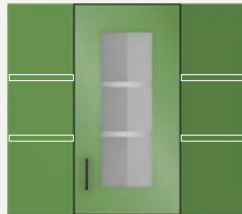

Corner, Shelves

**3326 (shown)
3336 (reversed)**

W: 21", 24", 27", 30"
H: 30"
D: 21", 24", 27", 30"

- 1 framed glass door
- 2 adjustable shelves
- filler required on both sides of cabinet for proper door operation